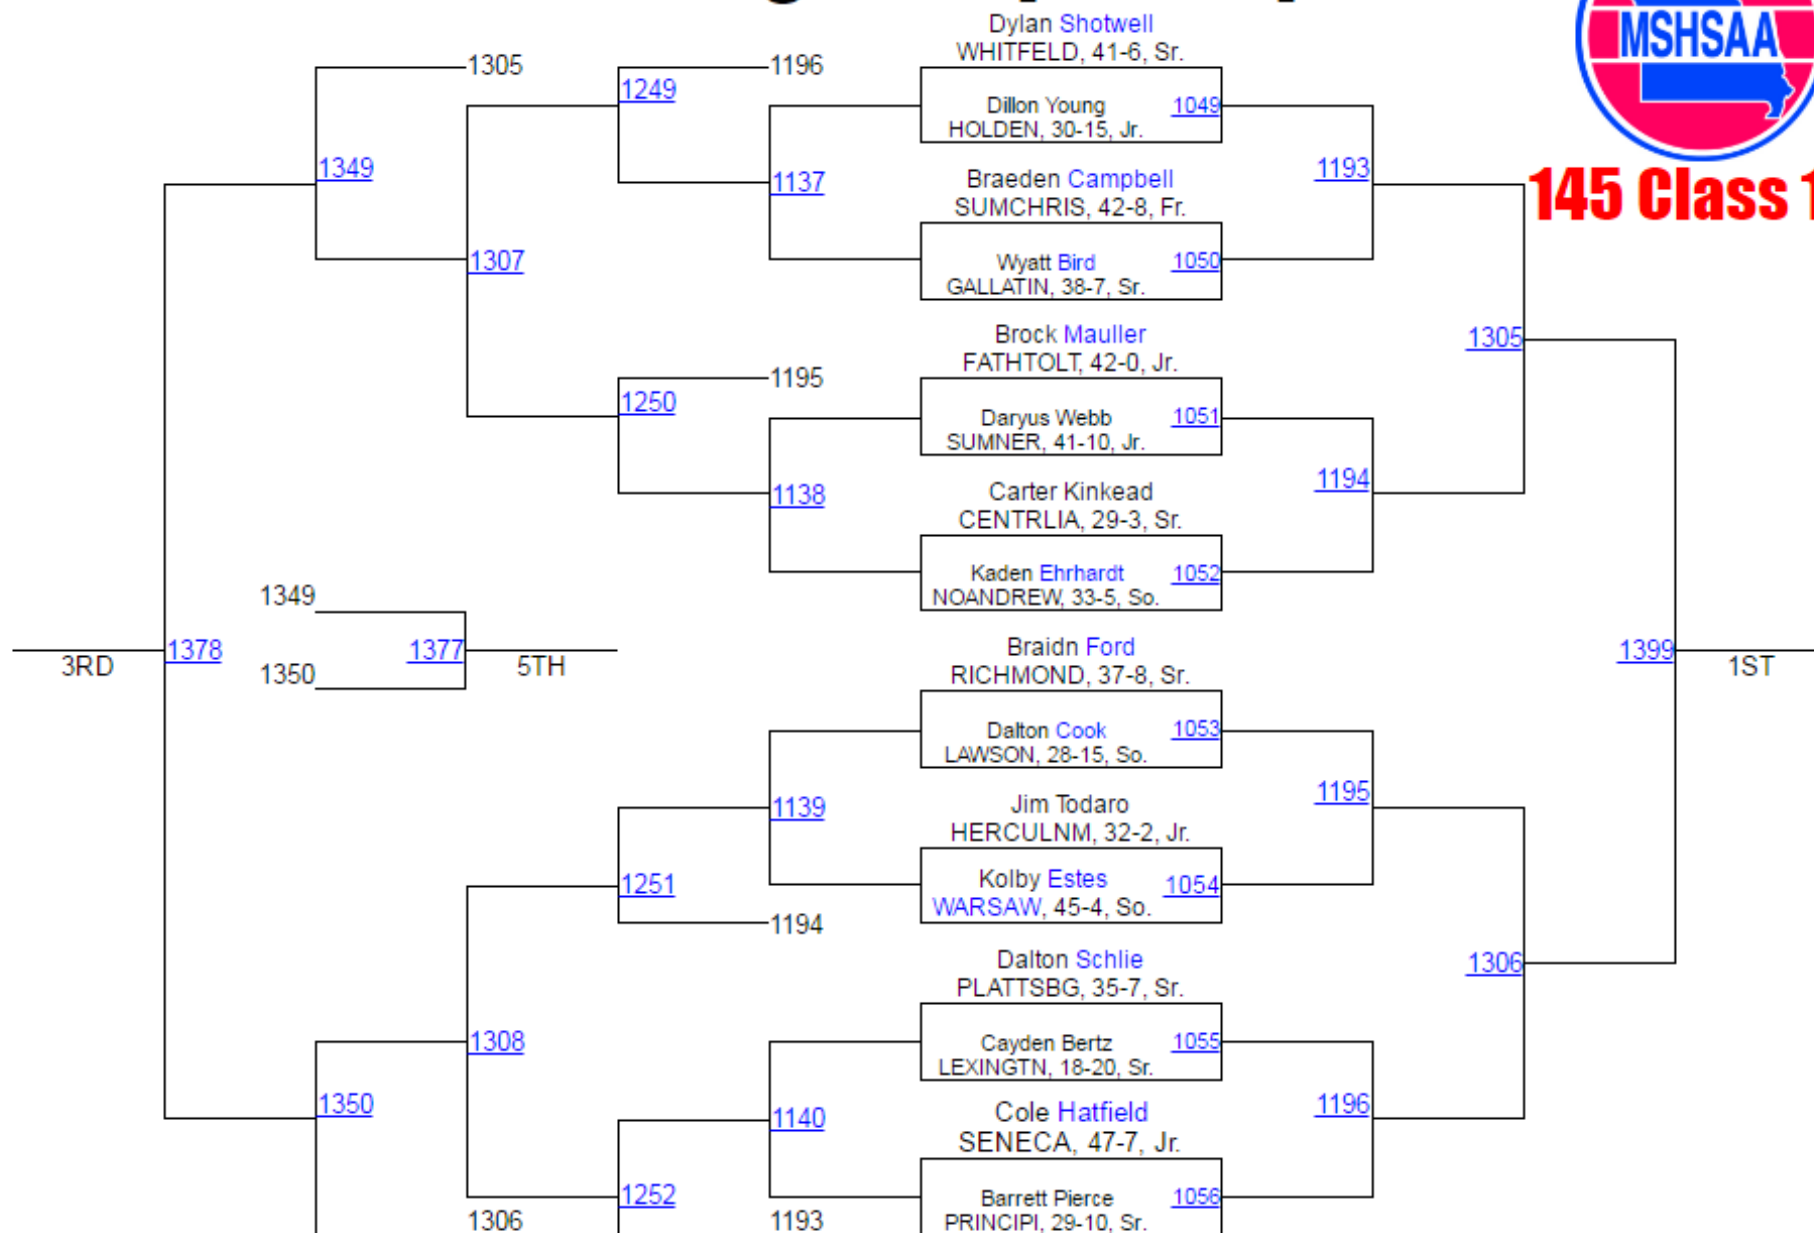

2017 MSHSAA Wrestling Championships

195 Class 1

2017 MSHSAA Wrestling Championships

145 Class 1

2017 MSHSAA Wrestling Championships

285 Class 1