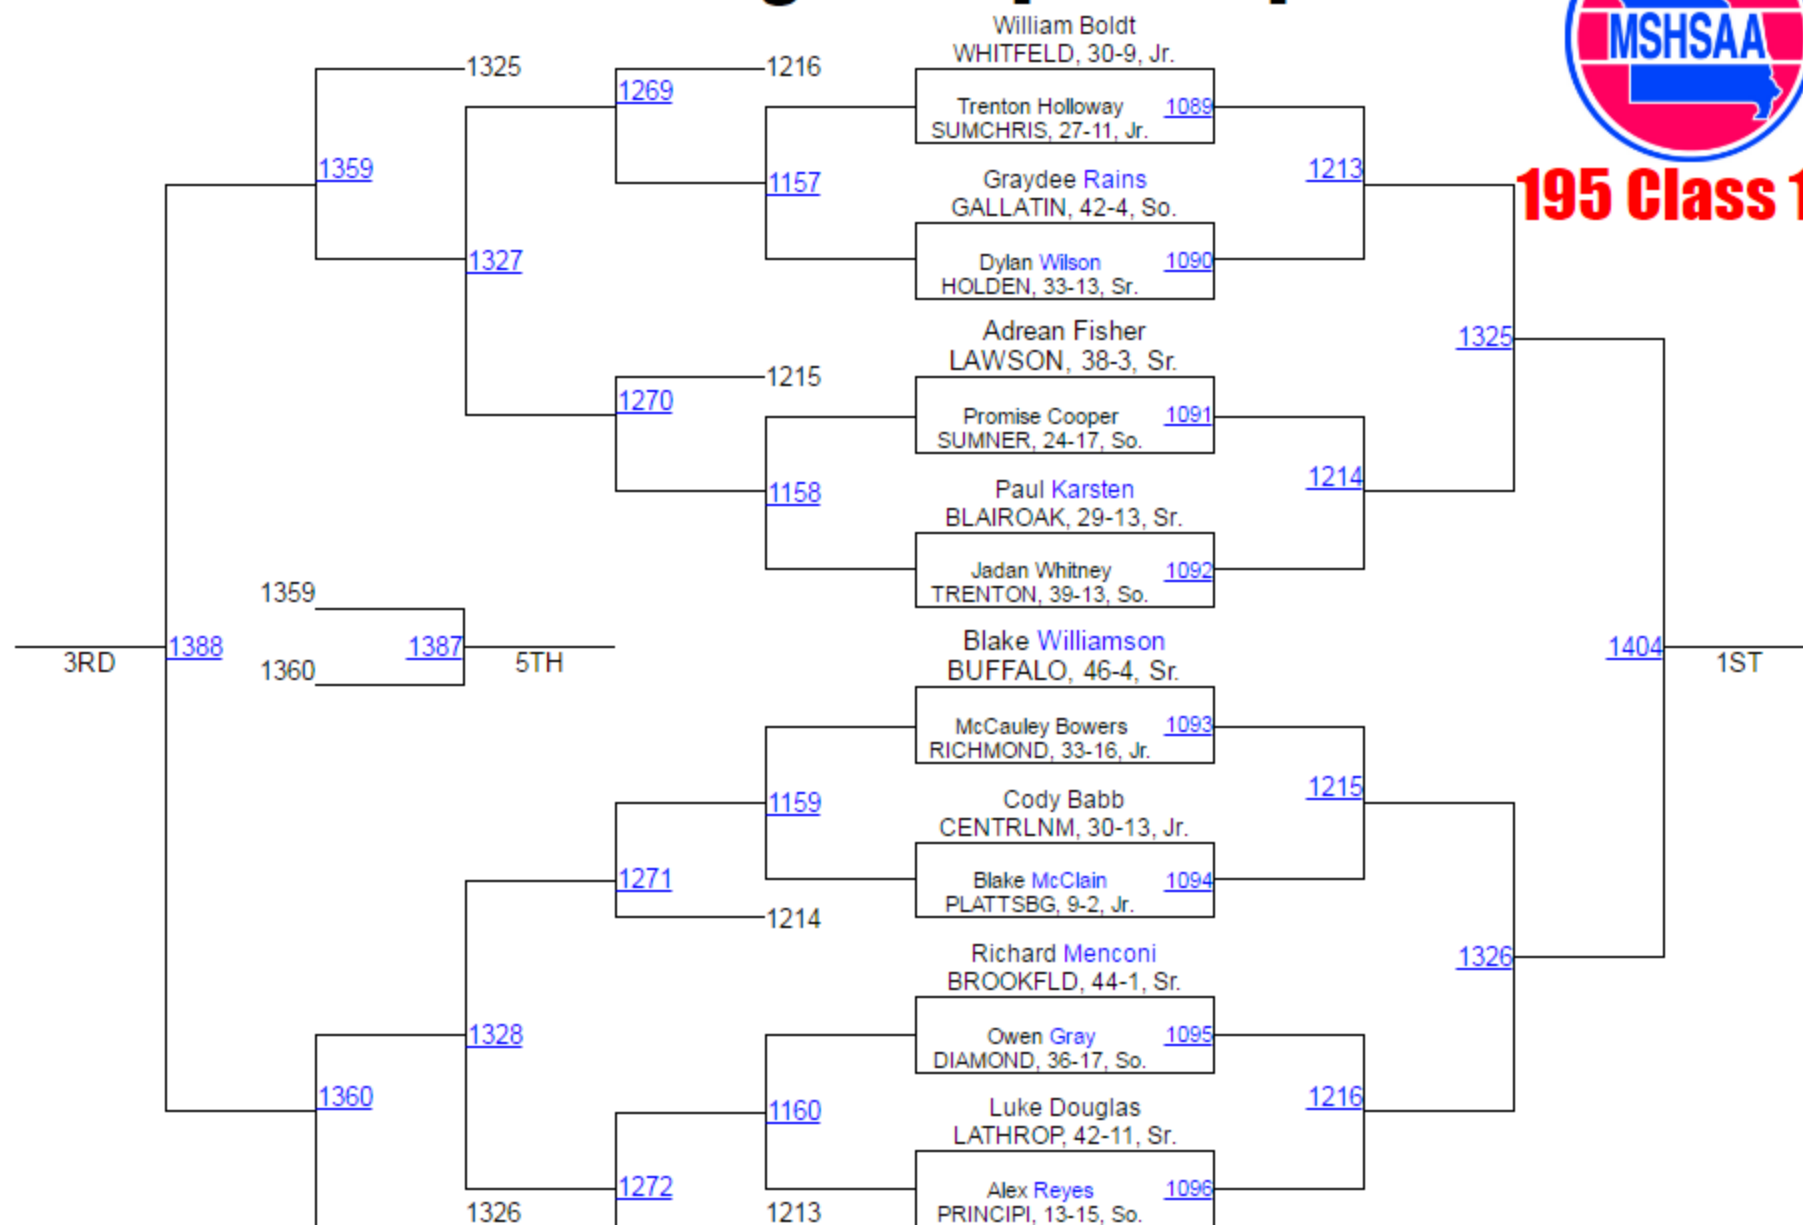

2017 MSHSAA Wrestling Championships

195 Class 1

2017 MSHSAA Wrestling Championships

145 Class 1

2017 MSHSAA Wrestling Championships

285 Class 1